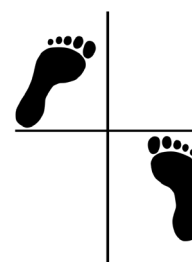

DACHI - KARATE STANCES

Heisoku Dachi
FEET TOGETHER

Musubi Dachi
HEELS TOGETHER
FEET 45°

Heikō Dachi
FEET PARALLEL
SHOULDER WIDTH

Kiba Dachi
HORSE STANCE
VERY WIDE & DEEP

Shiko Dachi
HORSE STANCE
VERY WIDE FEET, 45°

Zenkutsu Dachi
FRONT STANCE

Neko ashi Dachi
CAT STANCE

Sanchin Dachi
PIGEON TOE STANCE