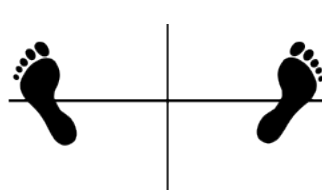

DACHI - KARATE STANCES

Heisoku Dachi
FEET TOGETHER

Musubi Dachi
HEELS TOGETHER
FEET 45°

Heikō Dachi
FEET PARALLEL
SHOULDER WIDTH

Kiba Dachi
HORSE STANCE
VERY WIDE & DEEP

Shiko Dachi
HORSE STANCE
VERY WIDE FEET, 45°