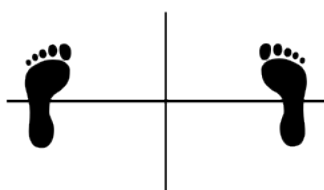

DACHI - KARATE STANCES

Heisoku Dachi
FEET TOGETHER

Musubi Dachi
HEELS TOGETHER
FEET 45°

Heikō Dachi
FEET PARALLEL
SHOULDER WIDTH

Kiba Dachi
HORSE STANCE
VERY WIDE & DEEP

Shiko Dachi
HORSE STANCE
VERY WIDE FEET, 45°